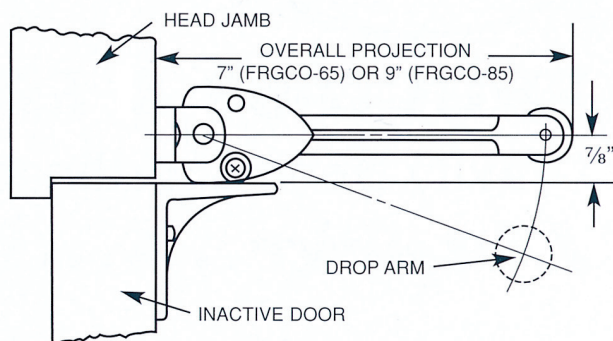

FRGCO-65, FRGCO-85

DOOR COORDINATORS

Door bracket adjustable for ease of installation.
 Rubber roller provides efficient, quiet operation.
 Solid forged brass construction carry bar also available for use with coordinator to push active door open when inactive door is open first. Helps prevent damage to astragal or other hardware.

NON-HANDED - REVERSIBLE

FRGCO-65, FRGCO-85: BHMA 4.1.1 TYPE 21; ANSI 156.3

FRGCO-65 AND FRGCO-85 coordinators are made for use on pairs of doors with or without an astragal. Roller arm (**FRGCO-65—7"** projection), (**FRGCO-85—9"**) stops active door from closing before the inactive door.

Gravity action arm and door bracket are adjustable on the job for ease of installation. It features a nylon roller to enable the inactive door to easily operate the coordinating device.

The solid brass device is field reversible and supplied with all necessary fasteners and installation instructions.