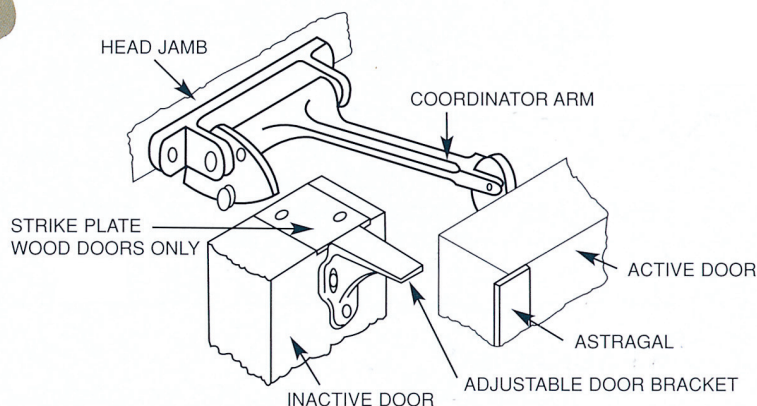

FRGCO-65, FRGCO-85

DOOR COORDINATORS

Door bracket adjustable for ease of installation.
 Rubber roller provides efficient, quiet operation.
 Solid forged brass construction carry bar also available for use with coordinator to push active door open when inactive door is open first. Helps prevent damage to astragal or other hardware.

NON-HANDED - REVERSIBLE

FRGCO-65, FRGCO-85: BHMA 4.1.1 TYPE 21; ANSI 156.3

FRGCO-65 AND FRGCO-85 coordinators are made for use on pairs of doors with or without an astragal. Roller arm (**FRGCO-65—7"** projection), (**FRGCO-85—9"**) stops active door from closing before the inactive door.

Gravity action arm and door bracket are adjustable on the job for ease of installation. It features a nylon roller to enable the inactive door to easily operate the coordinating device.

The solid brass device is field reversible and supplied with all necessary fasteners and installation instructions.